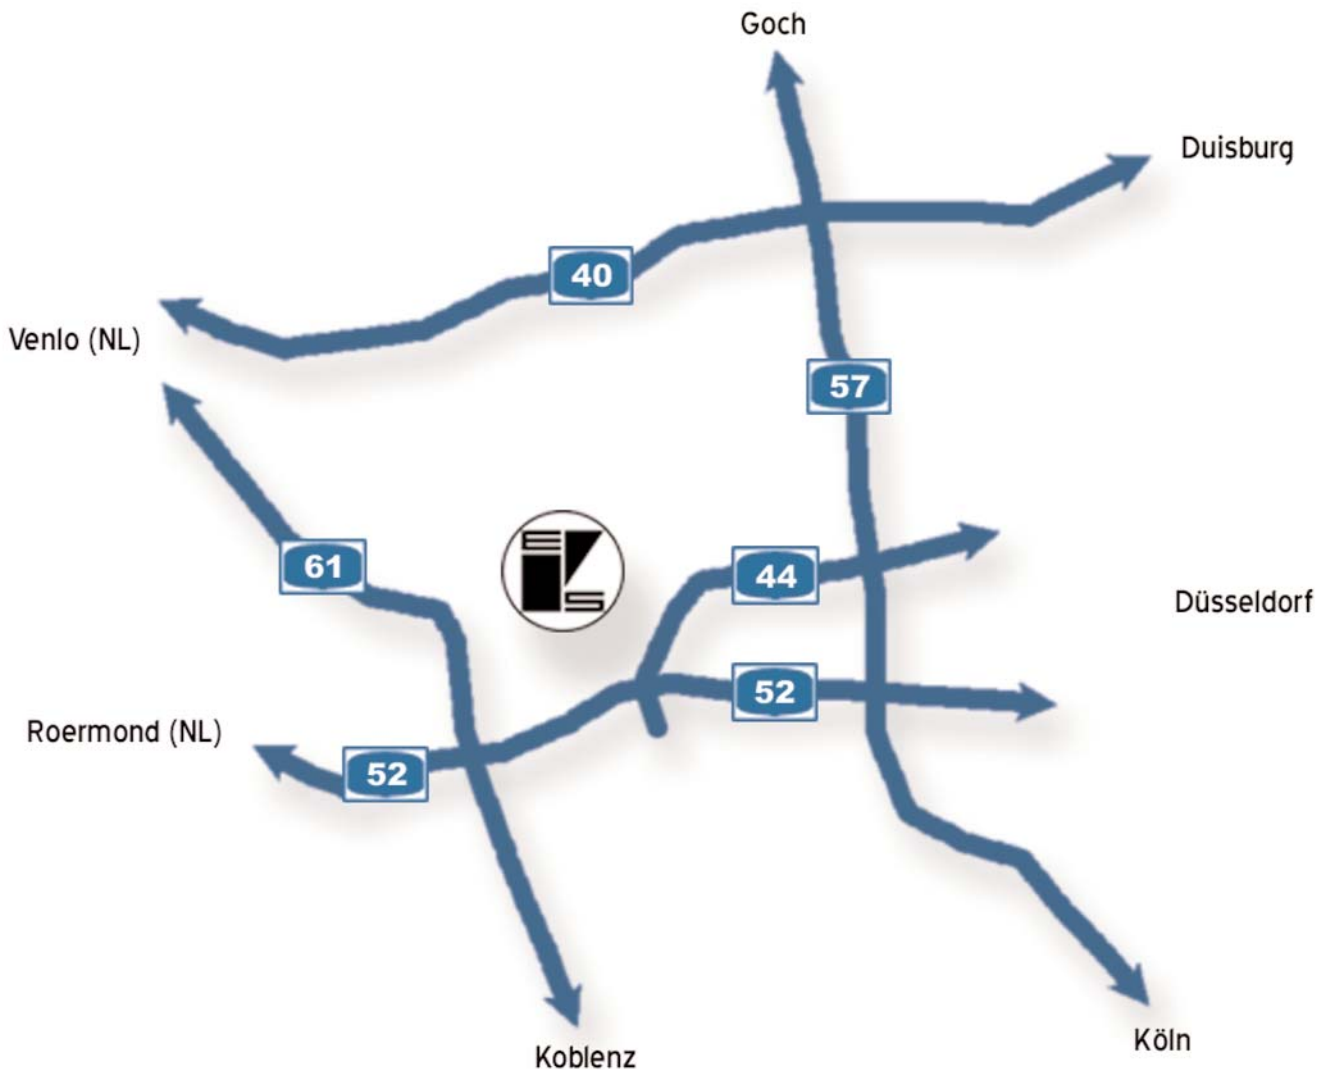

## Journey

**40**

**from direction Venlo (NL) or  
from direction Duisburg**

- motorway intersection Moers
- change to the motorway A57 direction Köln
- motorway intersection Meerbusch (formerly Strümp)
- change to the motorway A44 direction Krefeld Süd
- motorway exit Münchheide/Anrath/Tönisvorst (No. 23)
- go to town

**52**

**from direction Roermond (NL) or  
from direction Düsseldorf**

- motorway intersection Neersen
- change to the motorway A44 direction Krefeld
- motorway exit Münchheide/Anrath/Tönisvorst (No. 23)
- go to town

**57**

**from direction Duisburg or  
from direction Köln [Cologne]**

- motorway intersection Meerbusch (formerly Strümp)
- change to the motorway A44 direction Krefeld Süd
- motorway exit Münchheide/Anrath/Tönisvorst (No. 23)
- go to town

### in town

- motorway exit goes to the Hohe Straße
- turn left in direction Tönisvorst
- traffic lights crossroads Anrather Straße - go straight on
- traffic lights crossroads Schottelstraße - go straight on
- while crossing the line (sustained bridge) the Hohe Straße changes into the Düsseldorfer Straße
- traffic lights crossroads Südring - turn right in direction Krefeld
- traffic lights Viersener Straße - go straight on
- after 100 m turn right into the Stockweg
- after 150 m turn left (angle 30°) into the Feldburgweg
- follow the street for 750 m (attention: complete residential area, house numbers are not serially numbered, company (3 garages on the left hand side) with car parks